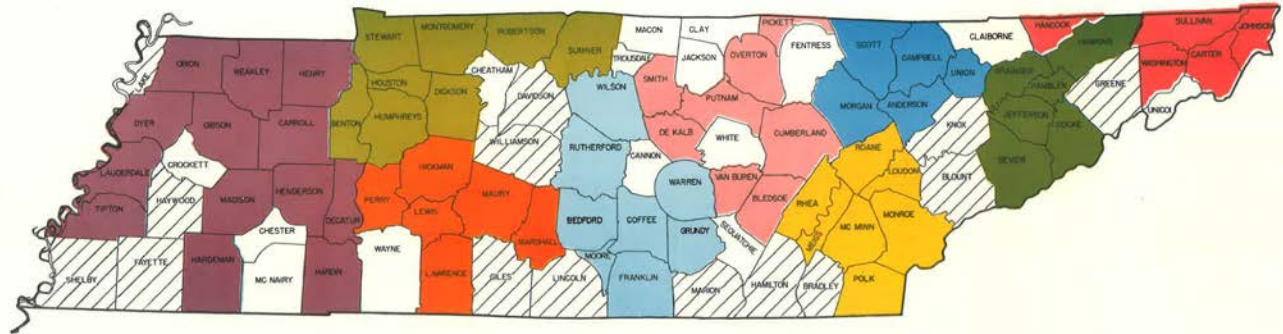

TENNESSEE
REGIONAL LIBRARY SERVICE
State Library and Archives
Nashville 3, Tennessee

COUNTIES INCLUDED IN REGIONAL LIBRARY SERVICE
1954-1955

REGIONAL HEADQUARTERS AND POPULATION

■ Austin Peay State College Region, P. O. Box 535, Clarksville	160,566
■ Blue Grass Region, 308 West Seventh Street, Columbia	112,847
■ Clinch-Powell Region, Anderson County Library, Clinton	135,535
■ East Tennessee State College Region, E. T. S. C., Johnson City	218,860
■ Fort Loudoun Region, Box 429, Lenoir City	147,579
■ Middle Tennessee State College Region, M. T. S. C., Murfreesboro	177,898
■ Nolichucky Region, Box 418, Morristown	133,589
■ Upper Cumberland Region, Box 517, T. P. I., Cookeville	109,729
■ West Tennessee Region, Box 543, U. T. Martin Branch, Martin	370,795
Total population of regions	1,567,398
▨ Counties with independent county or city libraries	1,526,304
□ Counties with no public library service	198,016
Total population	3,291,718