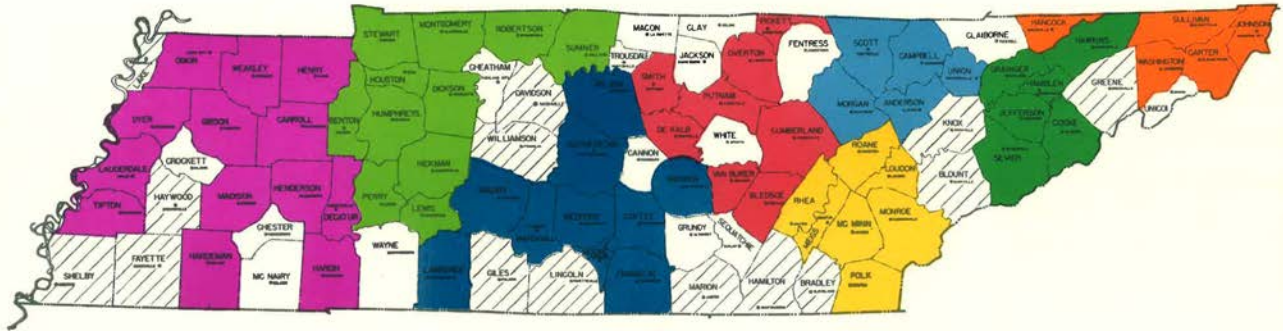

REGIONAL LIBRARY SERVICE
State Library & Archives
Nashville 3, Tennessee

COUNTIES INCLUDED IN REGIONAL LIBRARY SERVICE
1953-54

REGIONAL HEADQUARTERS AND AGENCIES

- Clinton, Anderson County Library Board
- Clarksville, Austin Peay State College
- Johnson City, East Tennessee State College
- Morristown, Hamblen County Library Board
- Lenoir City, Loudon County Library Board
- Murfreesboro, Middle Tennessee State College
- Cookeville, Tennessee Polytechnic Institute
- Martin, University of Tennessee, Martin Branch
- ▨ Counties with independent county or city libraries
- Counties with no public library service