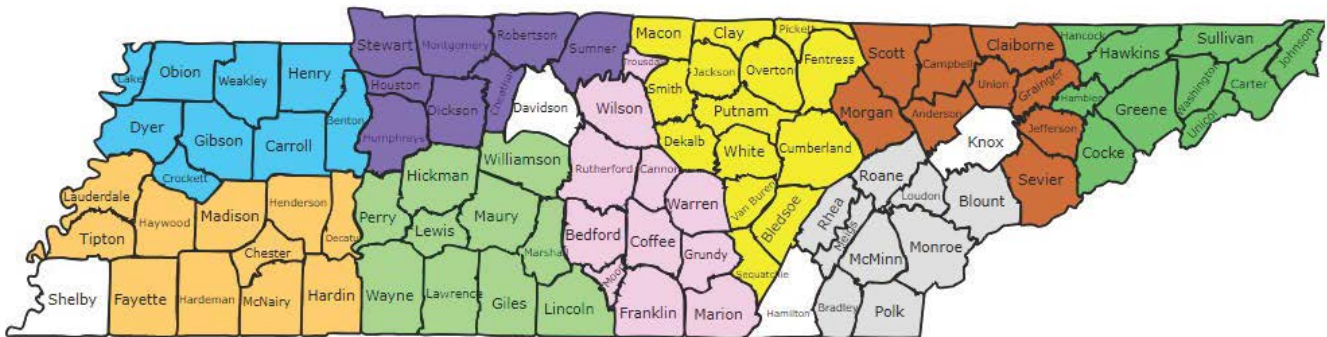

TENNESSEE
REGIONAL LIBRARY SERVICE
State Library and Archives
Nashville 3, Tennessee

COUNTIES INCLUDED IN REGIONAL LIBRARY SERVICE
1954-1955

REGIONAL HEADQUARTERS AND POPULATION

■ Austin Peay State College Region, P. O. Box 535, Clarksville	160,566
■ Blue Grass Region, 308 West Seventh Street, Columbia	112,847
■ Clinch-Powell Region, Anderson County Library, Clinton	135,535
■ East Tennessee State College Region, E. T. S. C., Johnson City	218,860
■ Fort Loudoun Region, Box 429, Lenoir City	147,579
■ Middle Tennessee State College Region, M. T. S. C., Murfreesboro	177,898
■ Nolichucky Region, Box 418, Morristown	133,589
■ Upper Cumberland Region, Box 517, T. P. I., Cookeville	109,729
■ West Tennessee Region, Box 543, U. T. Martin Branch, Martin	370,795
Total population of regions	1,567,398
▨ Counties with independent county or city libraries	1,526,304
□ Counties with no public library service	198,016
Total population	3,291,718

PUBLIC LIBRARIES DIVISION
 Tennessee State Library and Archives
 Nashville, Tennessee 37219
 COUNTIES INCLUDED IN REGIONAL LIBRARY SYSTEM
 1968 - 1969

REGIONAL LIBRARY CENTERS AND POPULATION SERVED

Blue Grass Region, Columbia	169,596
Caney Fork Region, Sparta	107,759
Clinch-Powell Region, Clinton	145,250
Forkeed Deer Region, Trimble	152,081
Fort Loudoun Region, Athens	248,900
Highland Rim Region, Murfreesboro	198,051
Nolichucky Region, Morristown	145,200
Reelfoot Region, Martin	152,296
Shiloh Region, Jackson	151,662
Upper Cumberland Region, Cookeville	113,168
Wartato Region, Clarksville	171,620
Watauga Region, Johnson City	296,316
Total population served by regional centers	2,051,899
Metropolitan regions	1,515,190

Map after regions went from 12 to 9 in 2012

Key

Obion River Region	Red River Region	Falling Water Region	Clinch River Region	Holston River Region	Independent
Hatchie River Region	Buffalo River Region	Stones River Region	Ocoee River Region	Metropolitan	