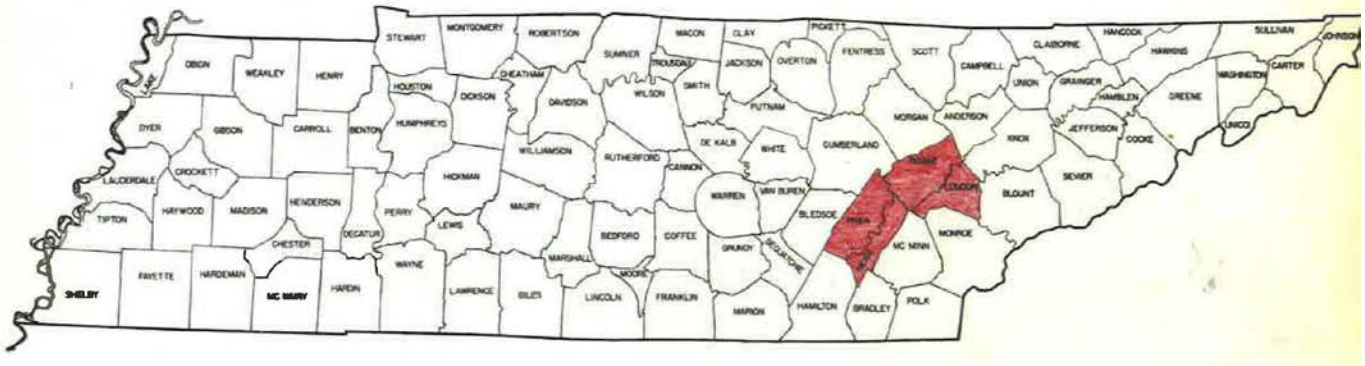

HISTORY OF THE TENNESSEE REGIONAL LIBRARY SYSTEM MAPS

1939 – 2019

1939-1940

1946

	o HEADQUARTERS	POPULATION	NO. OF COUNTIES	ADMINISTRATIVE AGENCY
Region I	Morristown	127,485	6	Hamblen County Public Library
Region II	Lenoir City	135,770	6	Loudon County Public Library
Region III	Martin	211,168	11	Univ. of Tennessee Junior College
Region IV	Johnson City	147,842	4	East Tennessee State College
Region V	Clinton	91,322	4	Anderson County Library
Region VI	Murfreesboro	86,412	4	Middle Tennessee State College
Region VII	Cookeville	72,969	4	Tennessee Polytechnic Institute
TOTAL		874,968	39	

PUBLIC LIBRARIES DIVISION
 Tennessee State Library and Archives
 Nashville, Tennessee 37219
 COUNTIES INCLUDED IN REGIONAL LIBRARY SYSTEM
 1968 - 1969

REGIONAL LIBRARY CENTERS AND POPULATION SERVED

Blue Grass Region, Columbia	169,596
Caney Fork Region, Sparta	107,759
Clinch-Powell Region, Clinton	145,250
Forkeed Deer Region, Trimble	152,081
Fort Loudoun Region, Athens	248,900
Highland Rim Region, Murfreesboro	198,051
Nolichucky Region, Morristown	145,200
Reelfoot Region, Martin	152,296
Shiloh Region, Jackson	151,662
Upper Cumberland Region, Cookeville	113,168
Wartato Region, Clarksville	171,620
Watauga Region, Johnson City	296,316
Total population served by regional centers	2,051,899
Metropolitan regions	1,515,190

Map after regions went from 12 to 9 in 2012

Key

Obion River Region	Red River Region	Falling Water Region	Clinch River Region	Holston River Region	Independent
Hatchie River Region	Buffalo River Region	Stones River Region	Ocoee River Region	Metropolitan	