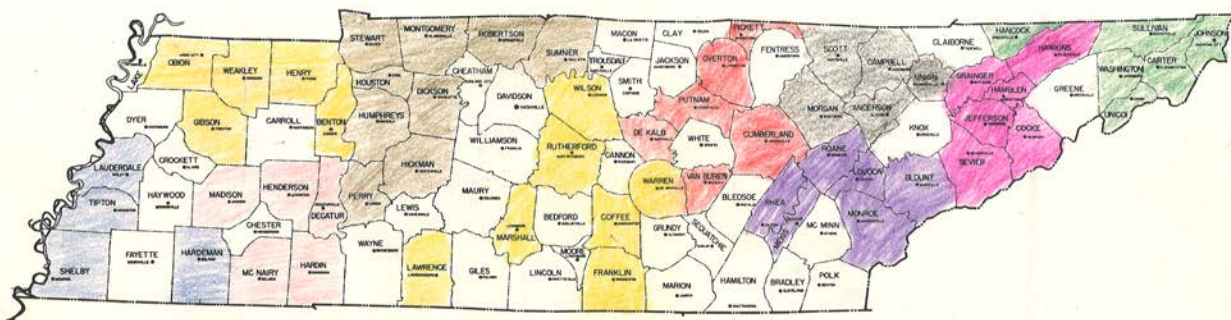

10 Headquarters	Administrative Agency	Qualified 59 Counties	Including 9 New Counties	4 Failed to Qualify
Clinton	Anderson County Library Board	5	Dickson	Crockett
Clarksville	Austin Peay State College	9	Hardeman	Jackson
Memphis	Cossitt Library	4	Henderson	Smith
Johnson City	East Tenn. State College	6	Hickman	White
Morristown	Hamblen County Library Board	6	McNairy	
Lenoir City	Loudon County Library Board	6	Madison	
Murfreesboro	Middle Tenn. State College	7	Montgomery	
Cookeville	Tennessee Polytechnic Institute	6	Van Buren	
Martin	University of Tennessee Junior College	5	Weakley	
Jackson	" " " " "	5		

The above are included in total of 59 counties