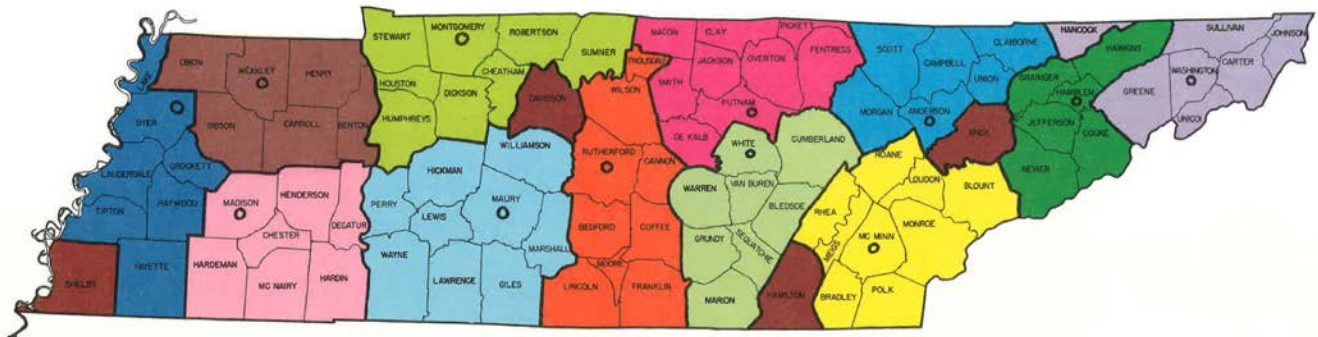

TENNESSEE
REGIONAL LIBRARY SERVICE
State Library and Archives
Nashville 3, Tennessee

COUNTIES INCLUDED IN REGIONAL LIBRARY SERVICE
1954-1955

REGIONAL HEADQUARTERS AND POPULATION

■ Austin Peay State College Region, P. O. Box 535, Clarksville	160,566
■ Blue Grass Region, 308 West Seventh Street, Columbia	112,847
■ Clinch-Powell Region, Anderson County Library, Clinton	135,535
■ East Tennessee State College Region, E. T. S. C., Johnson City	218,860
■ Fort Loudoun Region, Box 429, Lenoir City	147,579
■ Middle Tennessee State College Region, M. T. S. C., Murfreesboro	177,898
■ Nolichucky Region, Box 418, Morristown	133,589
■ Upper Cumberland Region, Box 517, T. P. I., Cookeville	109,729
■ West Tennessee Region, Box 543, U. T. Martin Branch, Martin	370,795
Total population of regions	1,567,398
▨ Counties with independent county or city libraries	1,526,304
□ Counties with no public library service	198,016
Total population	3,291,718

PUBLIC LIBRARIES DIVISION
 Tennessee State Library and Archives
 Nashville, Tennessee 37219
 COUNTIES INCLUDED IN REGIONAL LIBRARY SYSTEM
 1968 - 1969

REGIONAL LIBRARY CENTERS AND POPULATION SERVED

Blue Grass Region, Columbia	169,596
Caney Fork Region, Sparta	107,759
Clinch-Powell Region, Clinton	145,250
Forkeed Deer Region, Trimble	152,081
Fort Loudoun Region, Athens	248,900
Highland Rim Region, Murfreesboro	198,051
Nolichucky Region, Morristown	145,200
Reelfoot Region, Martin	152,296
Shiloh Region, Jackson	151,662
Upper Cumberland Region, Cookeville	113,168
Wartato Region, Clarksville	171,620
Watauga Region, Johnson City	296,316
Total population served by regional centers	2,051,899
Metropolitan regions	1,515,190

Map after regions went from 12 to 9 in 2012

Key

Obion River Region	Red River Region	Falling Water Region	Clinch River Region	Holston River Region	Independent
Hatchie River Region	Buffalo River Region	Stones River Region	Ocoee River Region	Metropolitan	